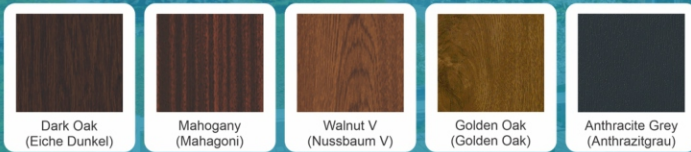

Product Range

KOEMMERLING systems are your key to a virtually inexhaustible design and aesthetic potential whether floor-to-ceiling, bay, arch windows & doors with distinctive features and angles.

Window & Door Systems

- Casement window & door (Inward / Outward Open)
- Sliding window and door
- Fix & Slide window
- Lift and slide door
- Sliding folding door
- Tilt and turn window
- Tilt and slide door
- Casement window with grill & fly mesh
  (All systems are fly/ mosquito mesh compatible)

Also available in Woodgrain finish and Grey shades.